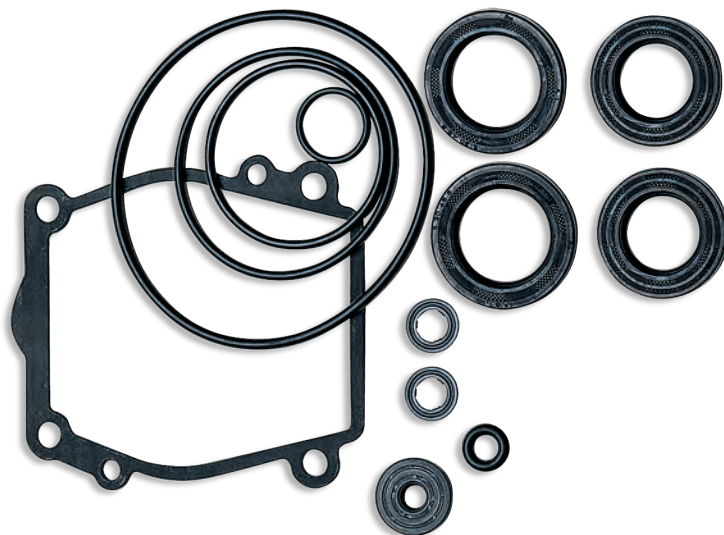

Repair Kits/Zinc Anodes

Select P/N to open each product in the ONLINE STORE

Water Pump Repair Kit

Four Stroke

17400-98661	DF4/6	'02 - '10
	DF4/6	'11 - Current
17400-99J01	DF9.9A	'10 - Current
17400-94J00	DF9.9/15	'07 - Current
17400-93951	DF9.9/9.9B/15/15A/20A	'97 - '06
17400-96353	DF25/30	'00 - '07
	DF40/50	'99 - '10
17400-94L00	DF25A/30A	'14 - Current
17400-95J02	DF25 V-Twin	'06 - Current
17400-99E01	DF60/70	'07 - '10
17400-87E04	DF60/70	'98 - '06
17400-88L00	DF40A/50A/60A	'10 - Current
17400-87L01	DF70A/90A	'09 - Current
17400-92J00	DF90/115/140	'06 - '08
17400-90J20	DF90/115/140	'01 - '05
17400-92J21	DF100A/115/115A/140A	'09 - Current
17400-96J02	DF150/150G/175/175G/200A/200AP	'06 - Current
17400-93J02	DF200/225/250	'04 - Current
17400-98J01	DF250SS	'08 - Current
	DF300/300AP	'07 - Current

Two Stroke

17400-98652	DT4	'84 - '98
	DT5	'99 - '02
17400-98551	DT6	'84 - '02
	DT8	'86 - '97
	DT9.9	'85 - '87
	DT15C	'89 - '97
	DT15	'83 - '88
17400-92D01	DT8C/9.9C	'88 - '97
17400-96403	DT25C	'89 - '00
	DT30C	'88 - '97
17400-96353	DT20	'86 - '88
	DT25	'84 - '88
	DF25/30	'00 - '07
	DT30	'84 - '87
	DT35/40C	'83 - '98
17400-94701	DT55/65	'85 - '97
17400-95351	DT75/85	'85 - '00
17400-94611	DT115/140	'86 - '01
17400-94553	DT115/140	'83 - '85
17400-87D11	V6 2-Stroke Models	'86 - '03

Gear Case Seal Kit

25700-95D01	DF25/30 (except V-Twin)	
25700-95J00	DF25 V-Twin	All
25700-88L00	DT40C/DF40/50/40A/50A/60A	All
25700-87E00	DF60/70 and V4 Models	'89 - '00
25700-99E00	DF60/70	'01 - '10
25700-87L00	DF70A/90A	'09 - Current
25700-90J01	DF90/115	All
25700-92J00	DF140	All
25700-93J00	DF150/175/ 200/225/250	All
25700-98J00	DF250SS/300	All
25700-93L00	DF250AP/300AP	All
25700-95D01	DT25C/30C	All
25700-94700	DT55/65	All
25700-95501	DT75/85	All
25700-94500	DT115/140	All
25700-87D00	V6, 2-Stroke Models	'89 - '03