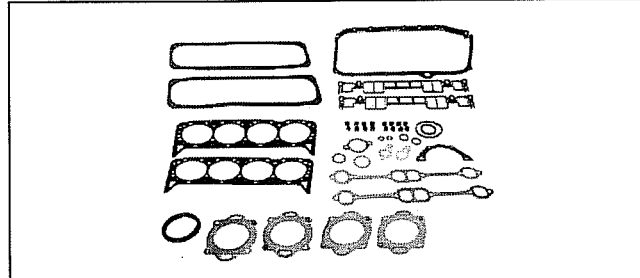

OVERHAUL GASKET SET

27-861246A06 458C82 764.70
Fits MCM/MIE 5.0L, 5.7L & 6.2L EC engines (2008 and newer)