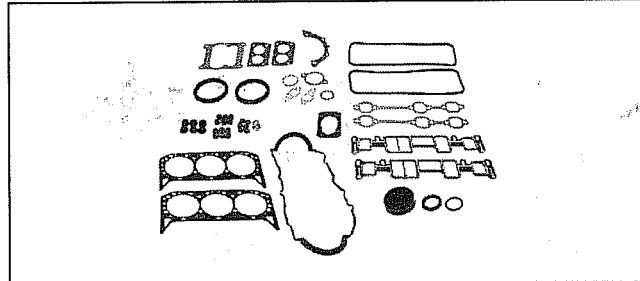

OVERHAUL GASKET SET

27-824326A02 355D55 711.10
Fits MCM 4.3L/LX/LH/LHX & 262 Mag (Gen+) (1A063239 and below)