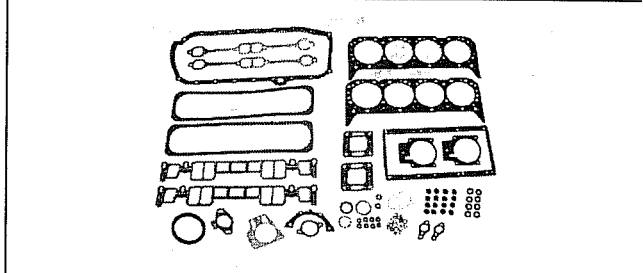

OVERHAUL GASKET SET

27-807670A97 279C35 465.58
Fits MCM 377 Scorpion