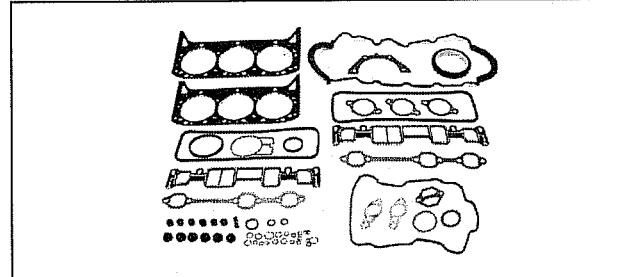

OVERHAUL GASKET SET

27-807756A01 272C18 453.63
Fits MCM 4.3L MPI (1A036239 and below)